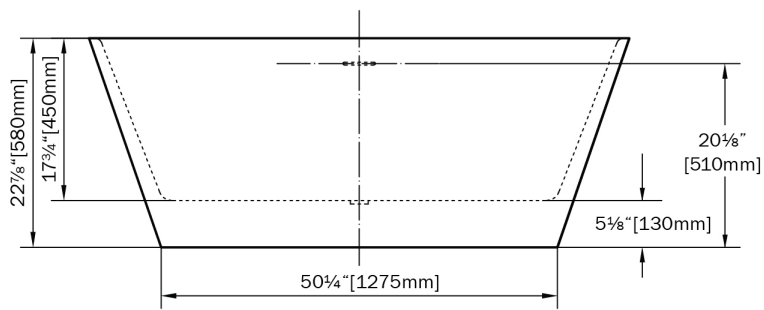

## **Product Dimensions**

- Length: 65.94
- Width: 29.53
- Height: 22.83
- Weight: 81.57

## **Shipping Dimensions**

- Length: 67.91
- Width: 31.5
- Height: 24.8
- Weight: 103.62

## **Bathtubs Specifications**

- Finish: Glossy white
- Primary Material: Acrylic
- Overflow Height: 14.96
- Drain Location: Center
- Shape: Rectangle
- Capacity in Gallons: 53
- Drain Finish: White

### SIDE VIEW - VUE DE CÔTÉ

\* Dimensions may vary +/- 1/4" (6mm) / Les dimensions peuvent varier de +/- 1/4" (6mm)

Pure acrylic construction reinforced by fiberglass  
*Construction en acrylique renforcée de fibre de verre*