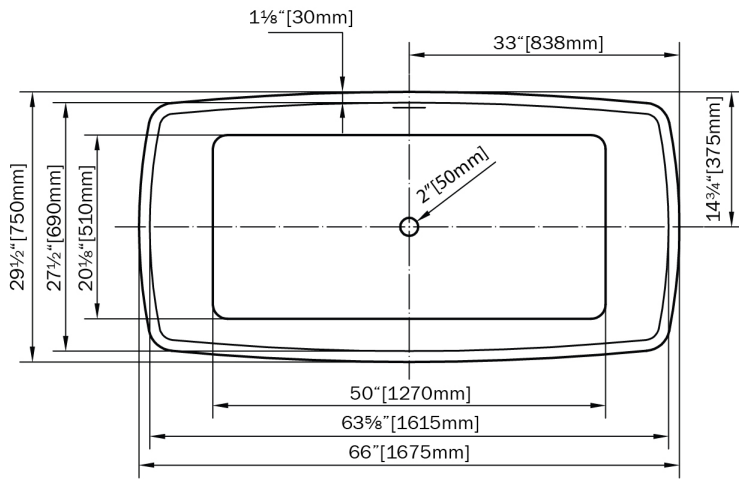

TOP VIEW - VUE DE DESSUS