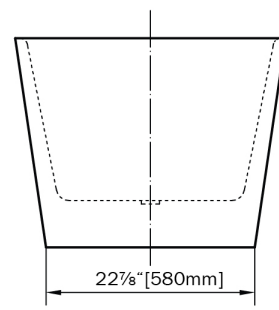

## **Product Dimensions**

- Length: 65.94
- Width: 29.53
- Height: 22.83
- Weight: 81.57

## **Shipping Dimensions**

- Length: 67.91
- Width: 31.5
- Height: 24.8
- Weight: 103.62

## **Bathtubs Specifications**

- Finish: Glossy white
- Primary Material: Acrylic
- Overflow Height: 14.96
- Drain Location: Center
- Shape: Rectangle
- Capacity in Gallons: 53
- Drain Finish: White

### SIDE VIEW - VUE DE CÔTÉ

\* Dimensions may vary +/- 1/4" (6mm) / Les dimensions peuvent varier de +/- 1/4" (6mm)

Pure acrylic construction reinforced by fiberglass  
*Construction en acrylique renforcée de fibre de verre*